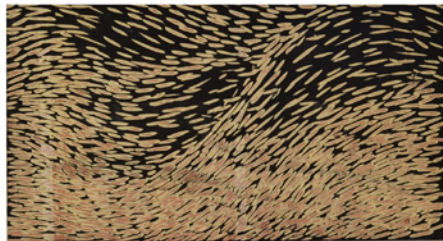

ShanghART Gallery

Miami 2011

Booth Nr. M04 Hall A

ZHANG Enli
Aureola
2009
180.0 * 150.0 cm

MadeIn Company, Focus, 2011, 12.0 * 18.0 * 210.0 cm Installation | Camera, aboriginal spear, Variable dimension

CHEN Xiaoyun
Dusk of Mr. Chen
2007
180.0 * 144.0 cm
C-Print |
Edition of 9

SUN Xun, Some actions which haven't been defined yet in the revolution , 2011 , Wood printing block (14 pieces)

ZHOU Zixi, The Surface of the River002, 2011, 80.0 * 100.0 cm, Oil on canvas
ZHOU Zixi, The Surface of the River001, 2011, 50.0 * 70.0 cm, Oil on canvas